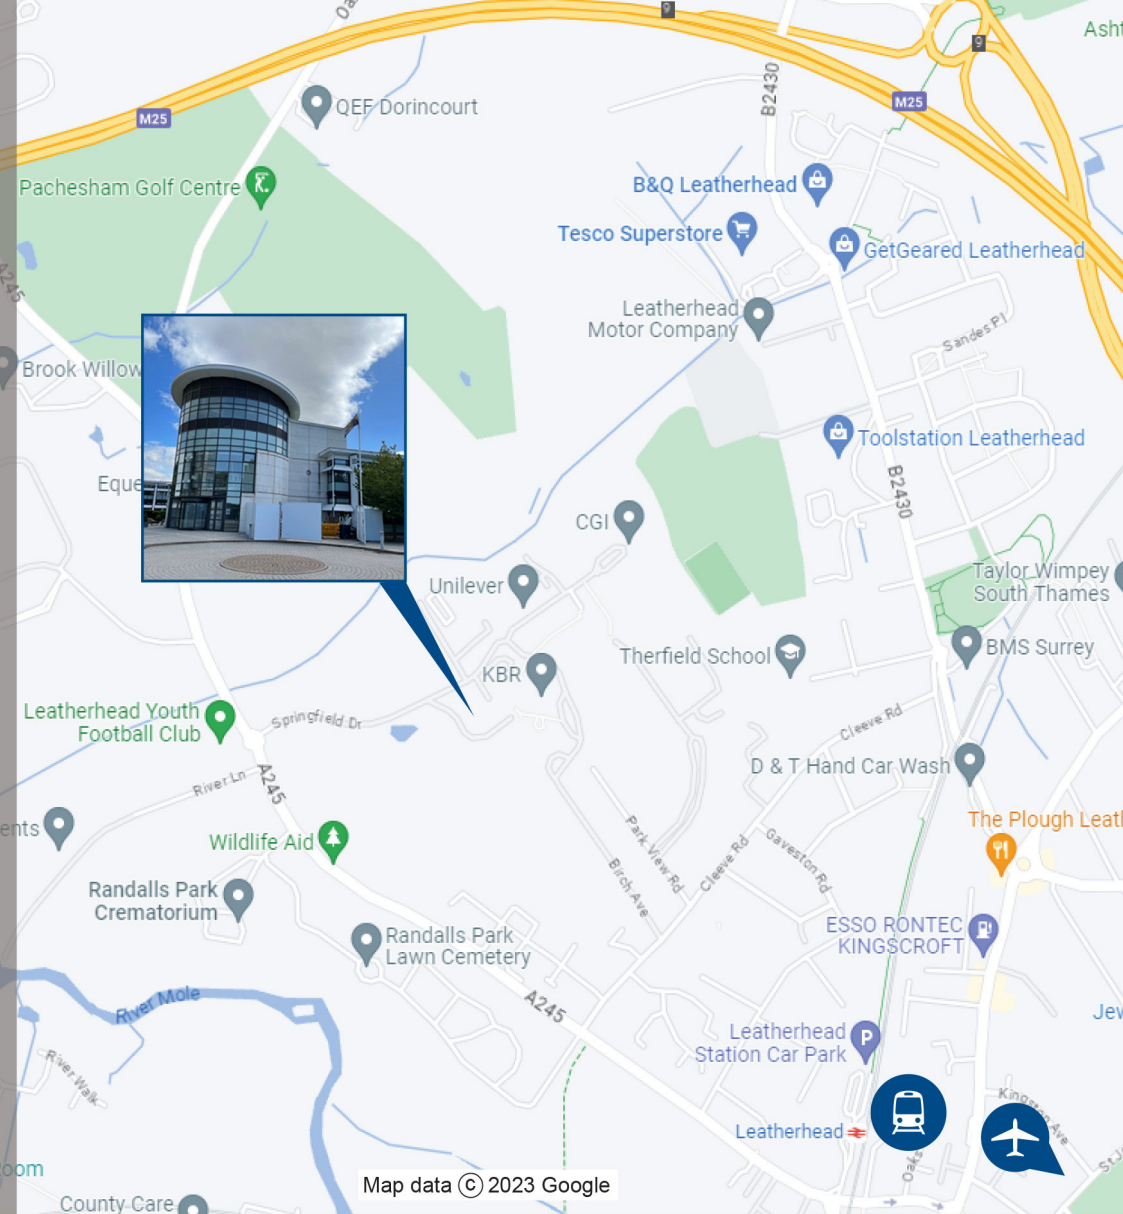

Leatherhead

Arrival on campus by car is made via Springfield drive. Upon arrival at the gatehouse, you will need to provide details regarding your visit and you will be given directions to the Visitor Car Park which is located next to the building.

Leatherhead Rail Station is a 5 minute taxi journey from Hill Park South, there is a taxi rank outside the station. Leatherhead is on the South Western Railway line, and London Victoria to Leatherhead takes approximately 1 hour by train.

The nearest airport to Hill Park South is London Gatwick Airport (30 minutes by car). London Heathrow is approximately 1 hour away by car.

For the safety of our staff and visitors, we undertake security checks in all our offices and may request your ID before issuing you with a visitor pass. Thank you for your patience while our reception staff undertake their duties.