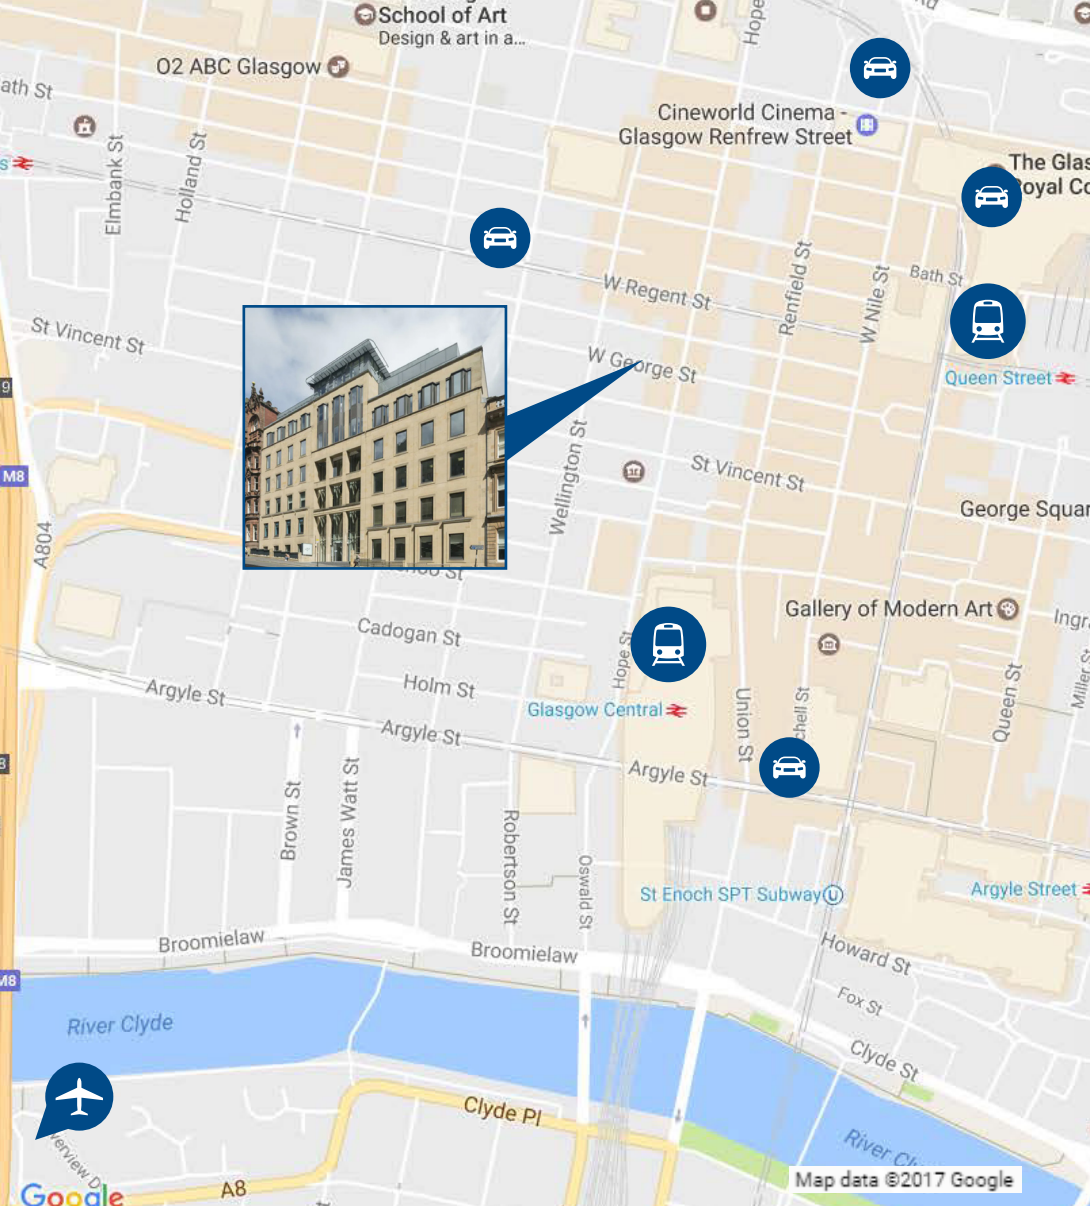

Glasgow

There are a number of car parks within walking distance of the office:

- 5 min walk NCP, 81 Mitchell Street, G1 3LN
- 7 min walk Buchanan Galleries, G2 3GF
- 7 min walk Q-Park Sauchiehall Street, G2 4TB
- 8 min walk Concert Square Car Park, G4 0DE

There are two train stations in close proximity to the office. Glasgow Central (GLC) is on the North-South line between Glasgow and London, and is 5 minutes walk to the office. A taxi rank is available on Gordon Street. Queen Street Station (GLQ) is the terminus for all inter-city services to destinations in the North of Scotland and the Edinburgh shuttle. This station is 2 minutes walk from the office.

The nearest airport which provides international and domestic flights is Glasgow International Airport (GLA). The 500 bus route connects the airport to Buchanan Bus Station, stopping at bus Stop GD outside the office. Buses run 24 hours a day, seven days a week. At peak times, they leave up to every ten minutes outside the terminal building, a journey to the office takes around 28 minutes.

For the safety of our staff and visitors, we undertake security checks in all our offices and may request your ID before issuing you with a visitor pass. Thank you for your patience while our reception staff undertake their duties.

Frazer-Nash Consultancy
180 West George Street
Floor 5
Glasgow
G2 2NR

+44 (0)141 3415400

www.fnc.co.uk/find-us

FRAZER-NASH
CONSULTANCY
— A KBR COMPANY —