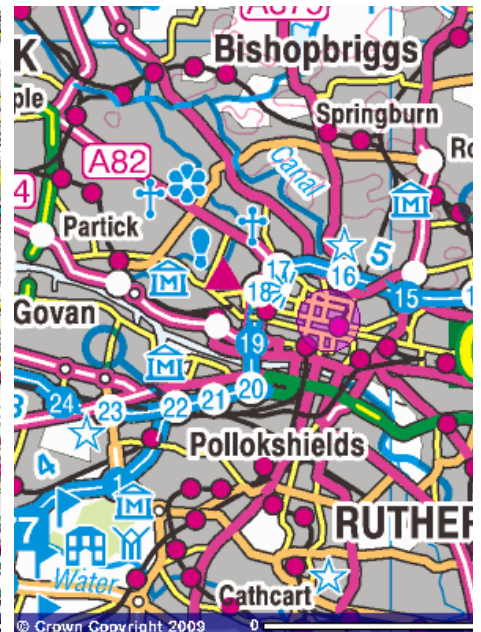

Directions

From Glasgow Airport

Leave M8 at Junction 19.

Frazer-Nash's Glasgow office is in the city centre. The nearest car park to the office is that of the Buchanan Galleries shopping centre:

Take the City Centre slip road, which is the left hand lane on the Kingston Bridge (Junction 19 of the M8);
Proceed straight along Bothwell Street;
Turn left onto Hope Street;
Turn right onto West Regent Street;
Turn left onto West Nile Street;
Turn right onto Bath Street;
Proceed along Bath Street until the road goes under the Buchanan Galleries shopping Centre;
The entrance to the car park is on the left hand side.

Car Parking

The nearest car park to the office is that of the Buchanan Galleries shopping centre (see directions above).

Office Location

On leaving the Buchanan Galleries car park, the office is straight down Buchanan Street, first right after Buchanan Street subway station.

Image produced from the Ordnance Survey [Get-a-map](#) service. Image reproduced with kind permission of [Ordnance Survey](#) and [Ordnance Survey of Northern Ireland](#).
Reproduced from Ordnance Survey map data by permission of Ordnance Survey, © Crown copyright.

Please note that Google Maps shows Nelson Mandela Place as 'Glebe Drive'.