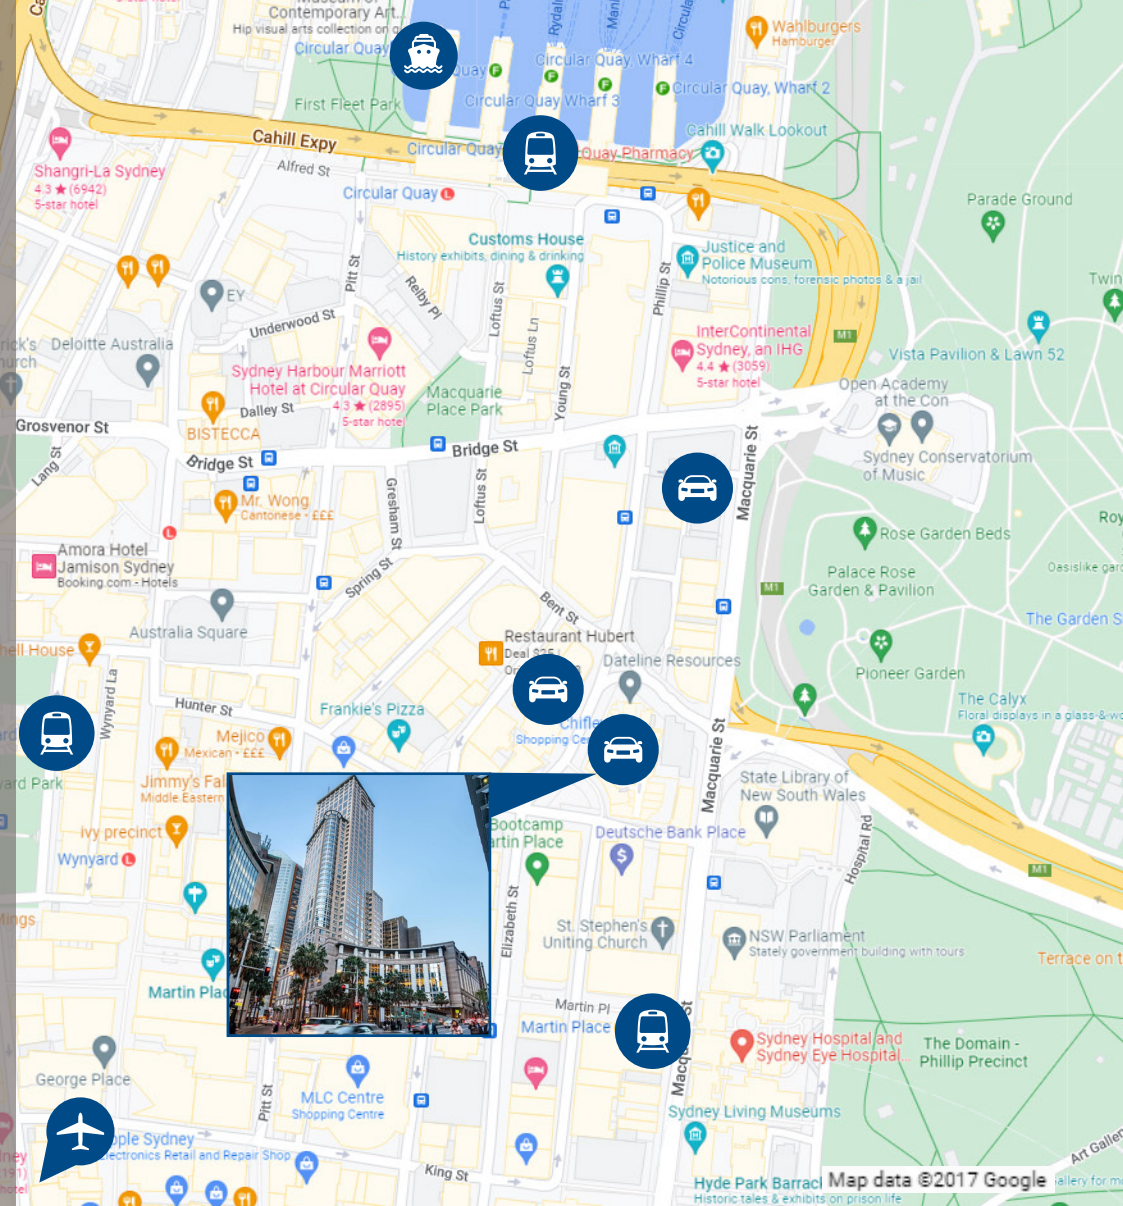

Sydney

There are a number of car parks within walking distance of the office:

- 2 min walk Secure Parking, 2 Chifley Square
- 2 min walk Secure Parking, 101 Phillip Street
- 4 min walk Secure Parking, 131 Macquarie Street

Sydney Railway Station is a 5 minute walk to the office from Martin Place and Wynyard train stations.

The office is a 5 to 10 minute walk from Circular Quay Ferry Terminal.

The nearest airport for international and domestic flights is Sydney Airport (SYD). This is a 40 minute train journey to Martin Place, followed by a 5 minute walk to the office.

For the safety of our staff and visitors, we undertake security checks in all our offices and may request your ID before issuing you with a visitor pass. Thank you for your patience while our reception staff undertake their duties.

Frazer-Nash Consultancy
Level 29, Chifley Tower
2 Chifley Square
Sydney
NSW 2000

+61 (0)2 9238 4276

www.fnc.co.uk/find-us

FRAZER-NASH
CONSULTANCY
— A KBR COMPANY —