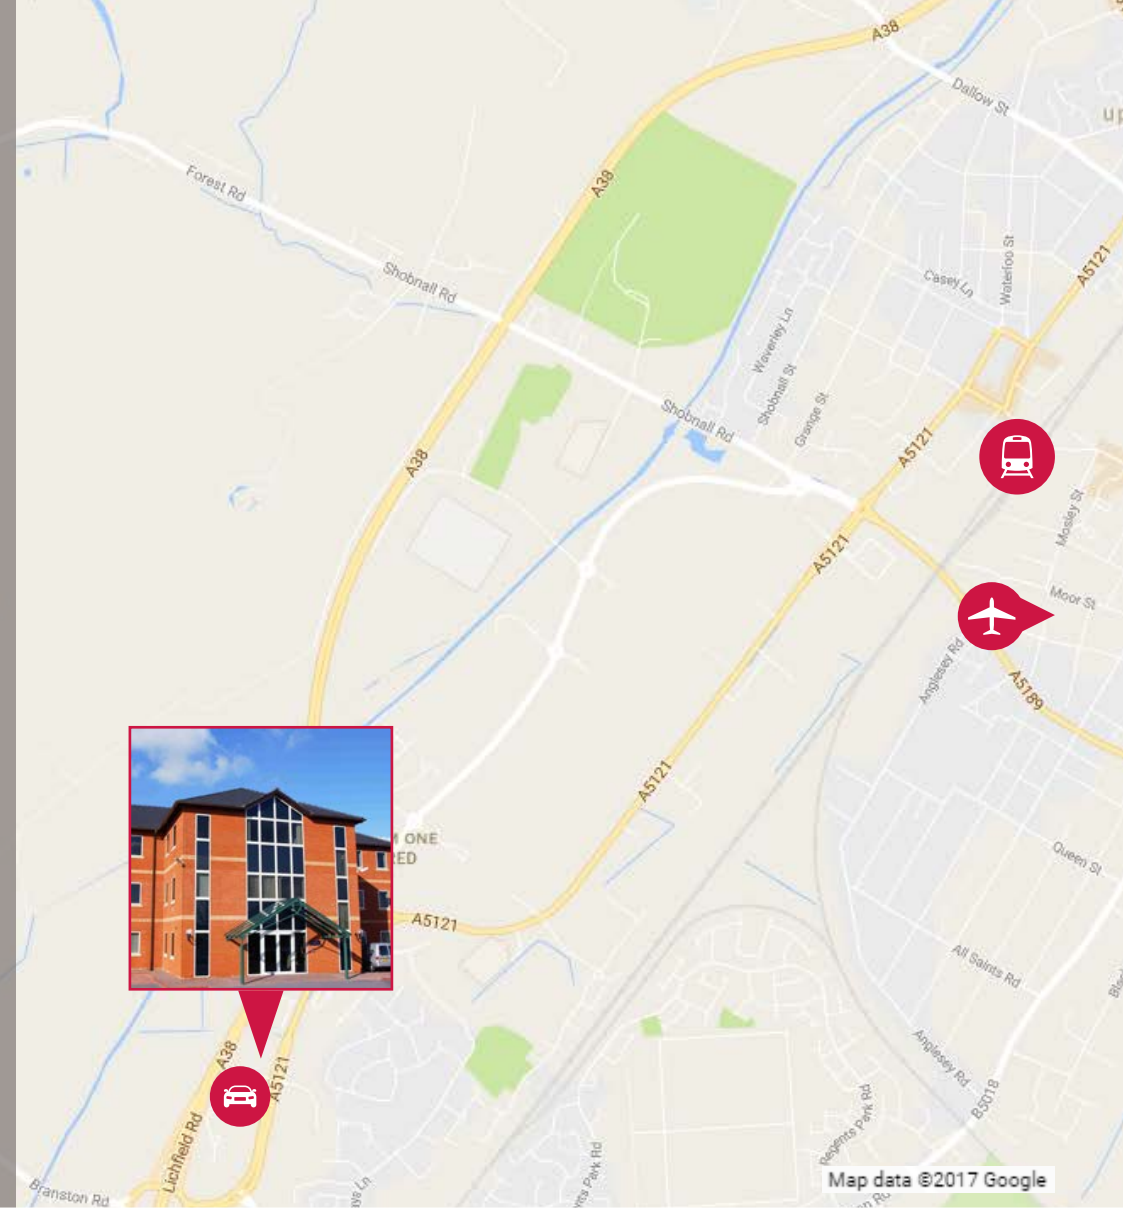

Burton-on-Trent

There is visitor parking available on site. If the car park barrier is in operation, press the Frazer-Nash intercom button and await a response from a member of the Frazer-Nash admin team. The first seven spaces on the right hand side in front of the office building are designated visitor parking.

Burton-on-Trent Station (BUT) is a 35 minute walk via Wellington Road. A taxi rank is available to the right of the station exit. Depending on traffic conditions, the journey can take between 5 and 10 minutes.

The nearest airport for international and domestic flights is East Midlands Airport (EMA). Public transport via Derby from East Midlands airport to Burton-on-Trent can take up to two hours. The airport's official Taxi Private Hire service is run by Arrow Cars. Their office is located opposite Arrivals. A taxi journey to Burton-on-Trent can take between 26 and 40 minutes.

For the safety of our staff and visitors, we undertake security checks in all our offices and may request your ID before issuing you with a visitor pass. Thank you for your patience while our reception staff undertake their duties.

Frazer-Nash Consultancy
Cayman House
First Avenue, Centrum 100
Burton-on-Trent
DE14 2WN

+44 (0) 1283 517789

www.fnc.co.uk/find-us