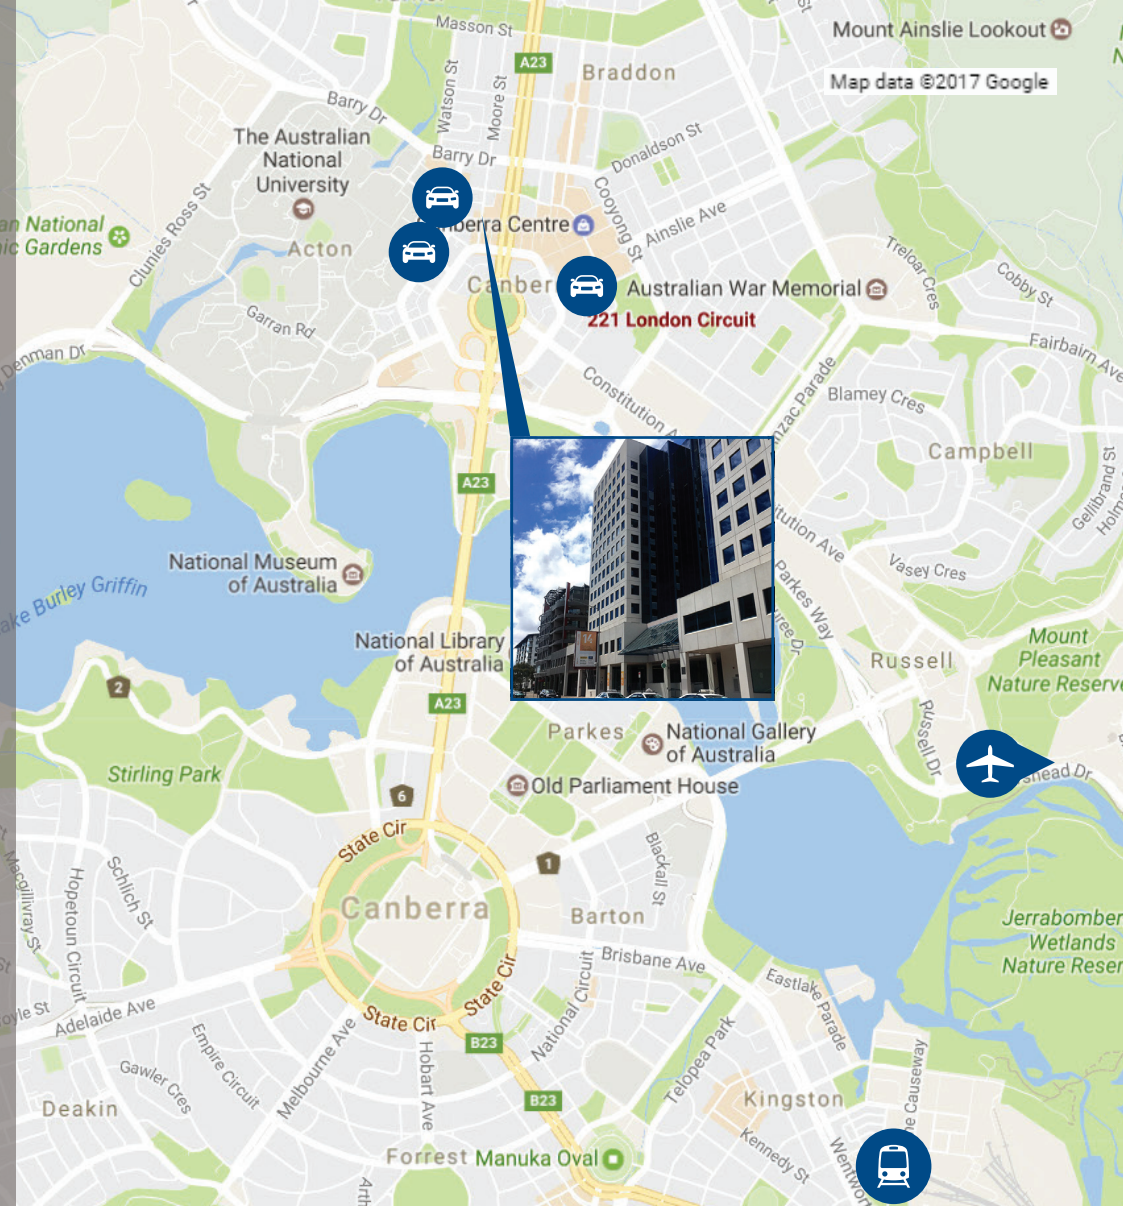

Canberra

There are a number of car parks within five minutes' walking distance of the office:

- Canberra Centre, 148 Bunda Street
- 121 Marcus Clarke Street
- City West Car Park, 1 Allsop Street

Canberra Railway Station is around 20 minutes' drive from the office. With only two services a day to Sydney, and travel times in excess of 4.5 hours, this may not be the quickest way to reach us.

There are regular services to/from Sydney and Melbourne from the Jolimont Centre's coach station opposite the Frazer-Nash office.

The nearest airport for international and domestic flights is Canberra Airport (CBR). A taxi rank is located centrally on the ground floor of the terminal building. Journey times to the office can take between 12 and 20 minutes. Alternatively Bus (11A) from the airport can be taken. However, this is infrequent and you then have to walk from the City Bus Station to the office.

For the safety of our staff and visitors, we undertake security checks in all our offices and may request your ID before issuing you with a visitor pass. Thank you for your patience while our reception staff undertake their duties.

Frazer-Nash Consultancy
Level 7
14 Moore Street
Canberra
ACT 2601

+61 (0) 2 6153 4600

www.fnc.co.uk/find-us

FRAZER-NASH
CONSULTANCY
— A KBR COMPANY —